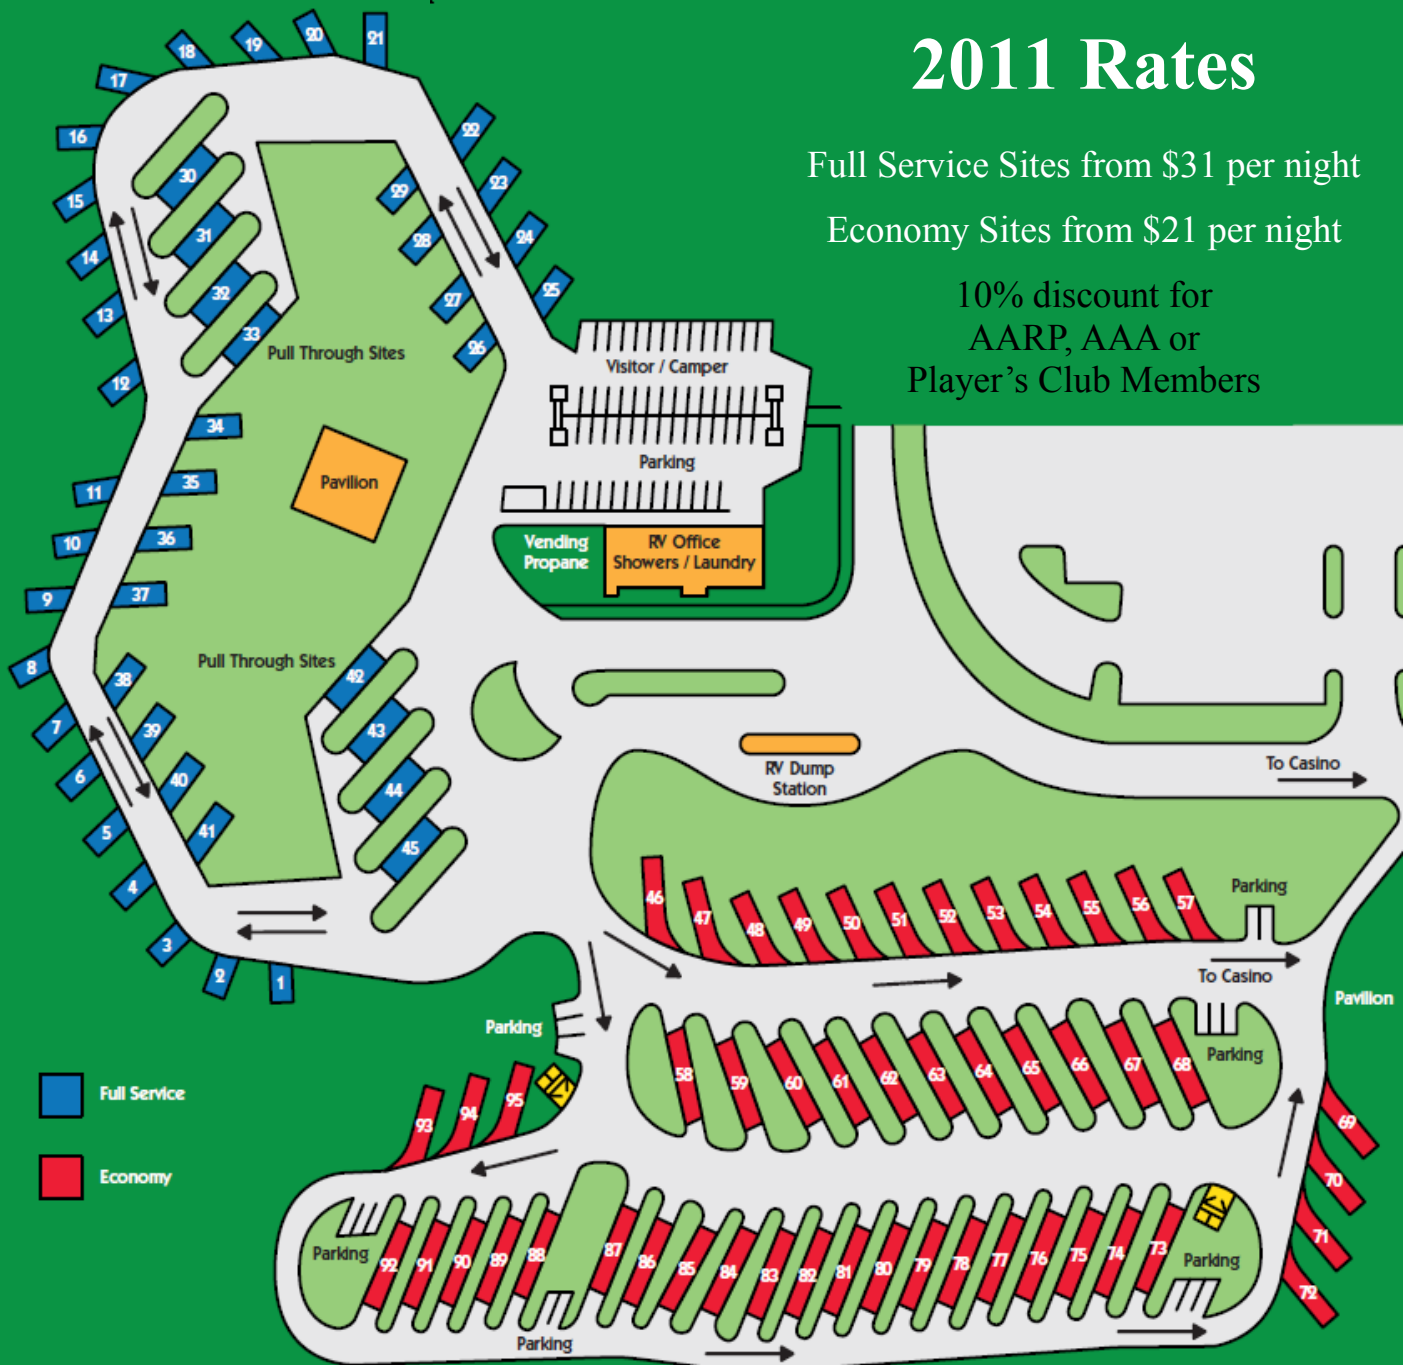

Little River Casino Resort RV Park

Office Hours Daily 7 am to 11 pm

Amenities

Full Access to indoor Swimming Pool and Health Club

Cable TV - Vending Machines - Clean Showers & Restrooms - Pavilion with Charcoal Grills

24 Hour Casino Shuttle Service - Complimentary Coffee, Tea, Hot Chocolate

2011 Rates

Full Service Sites from \$31 per night

Economy Sites from \$21 per night

10% discount for
AARP, AAA or
Player's Club Members

Full Service Sites include sewer & electric hookups & picnic table / Economy Sites include electric hookups